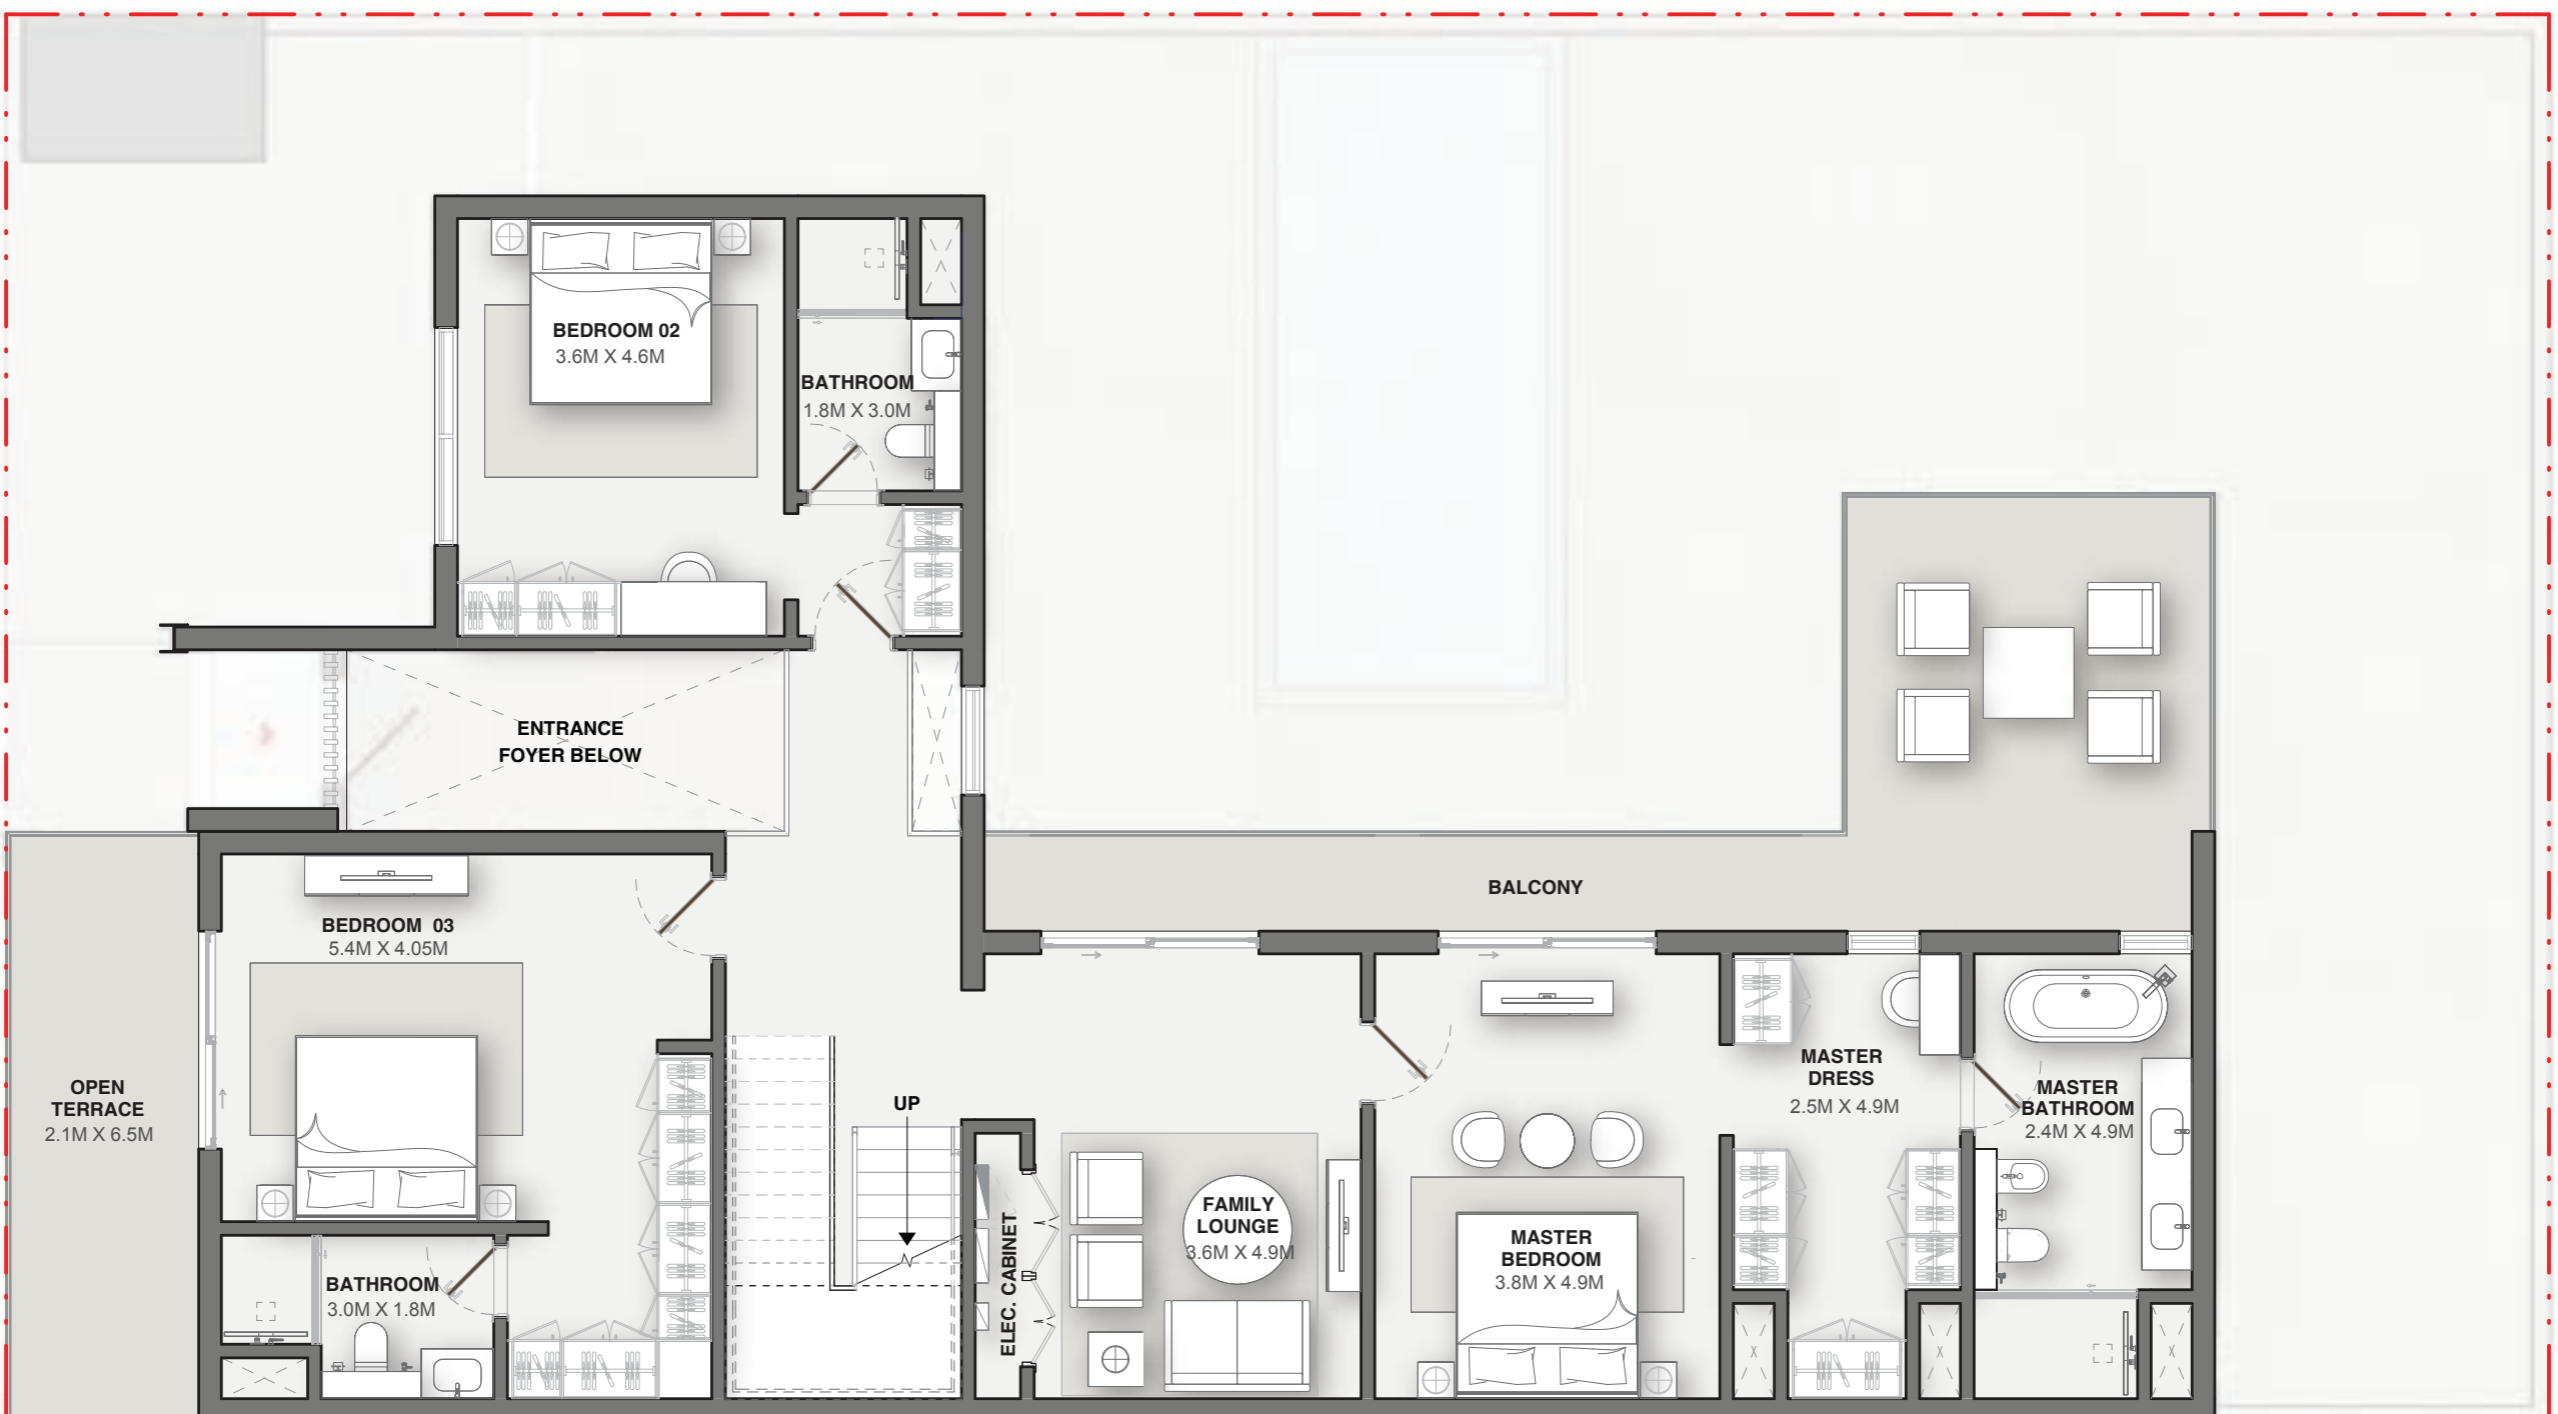

VILLA 4 BEDROOM | TYPE C

Saleable - 4,997.94 sq.ft.
464.32 sq.m.

GROUND FLOOR

FIRST FLOOR

SECOND FLOOR

General Disclaimer:

Plot Profile, Garbage room & swimming pool parameters will vary from plot to plot.
The above as shown in the plans are indicative.