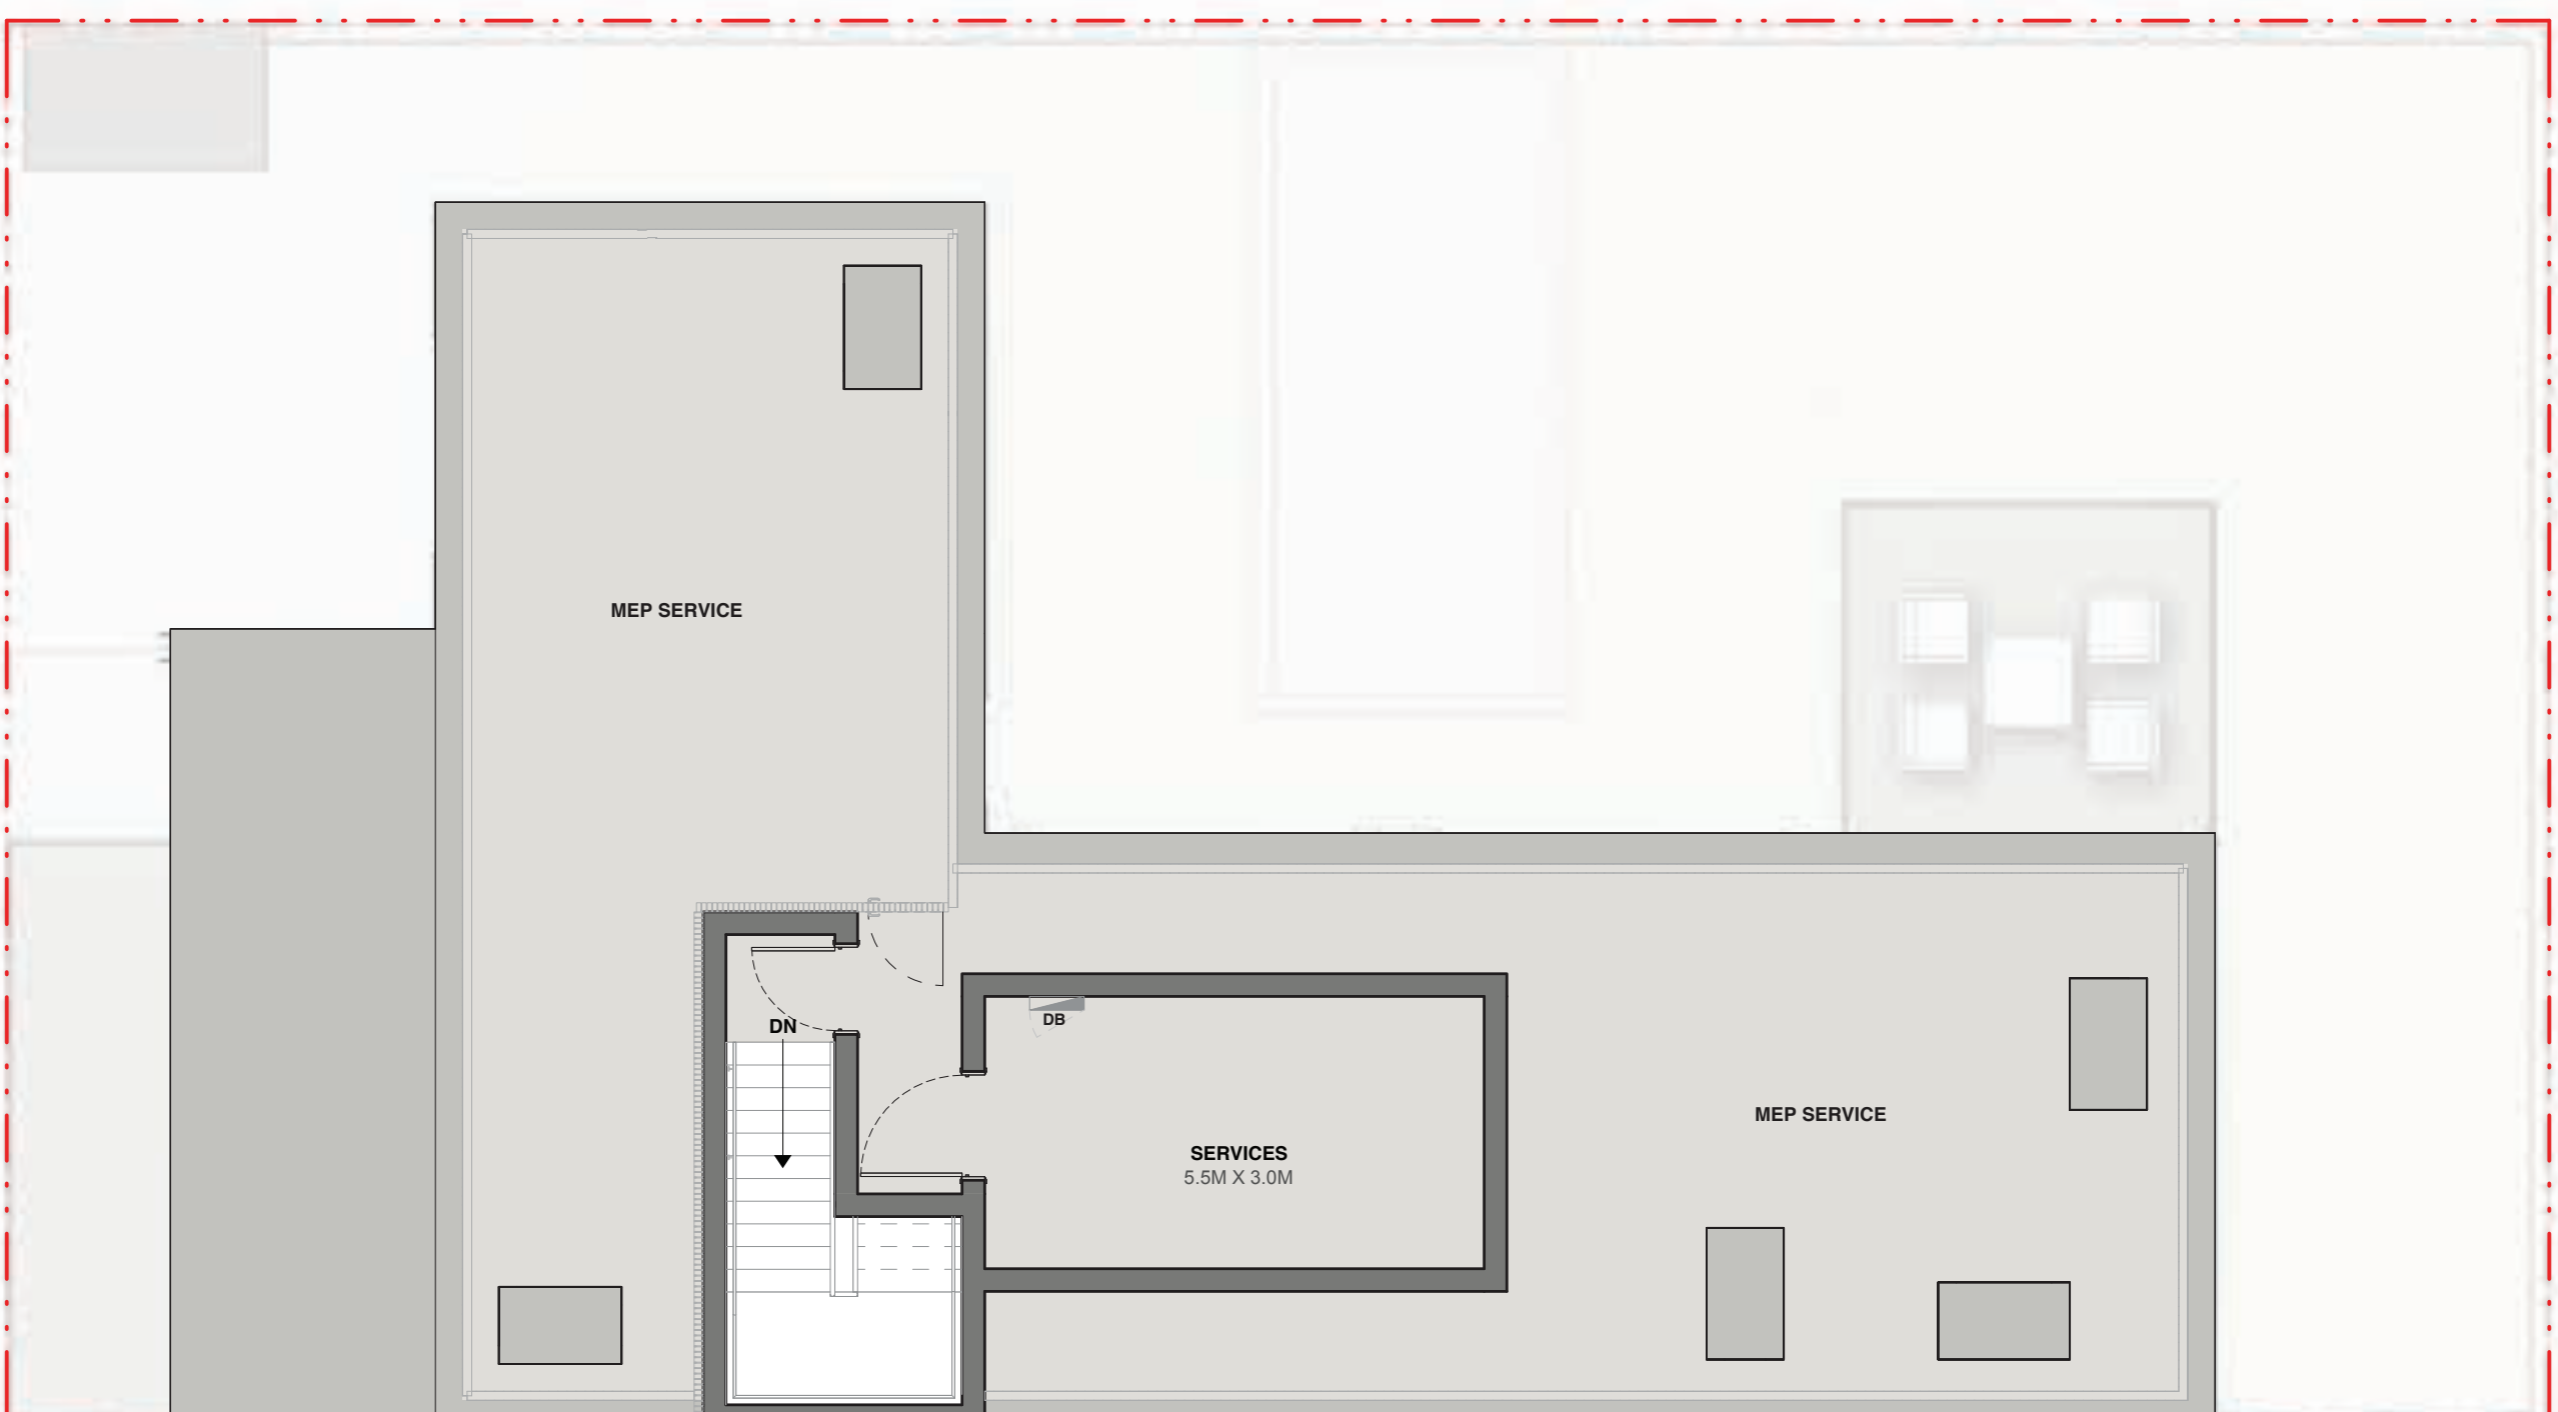

VILLA 4 BEDROOM | TYPE C

Saleable - 4,997.94 sq.ft.
464.32 sq.m.

GROUND FLOOR

FIRST FLOOR

SECOND FLOOR

General Disclaimer:

Plot Profile, Garbage room & swimming pool parameters will vary from plot to plot.
The above as shown in the plans are indicative.