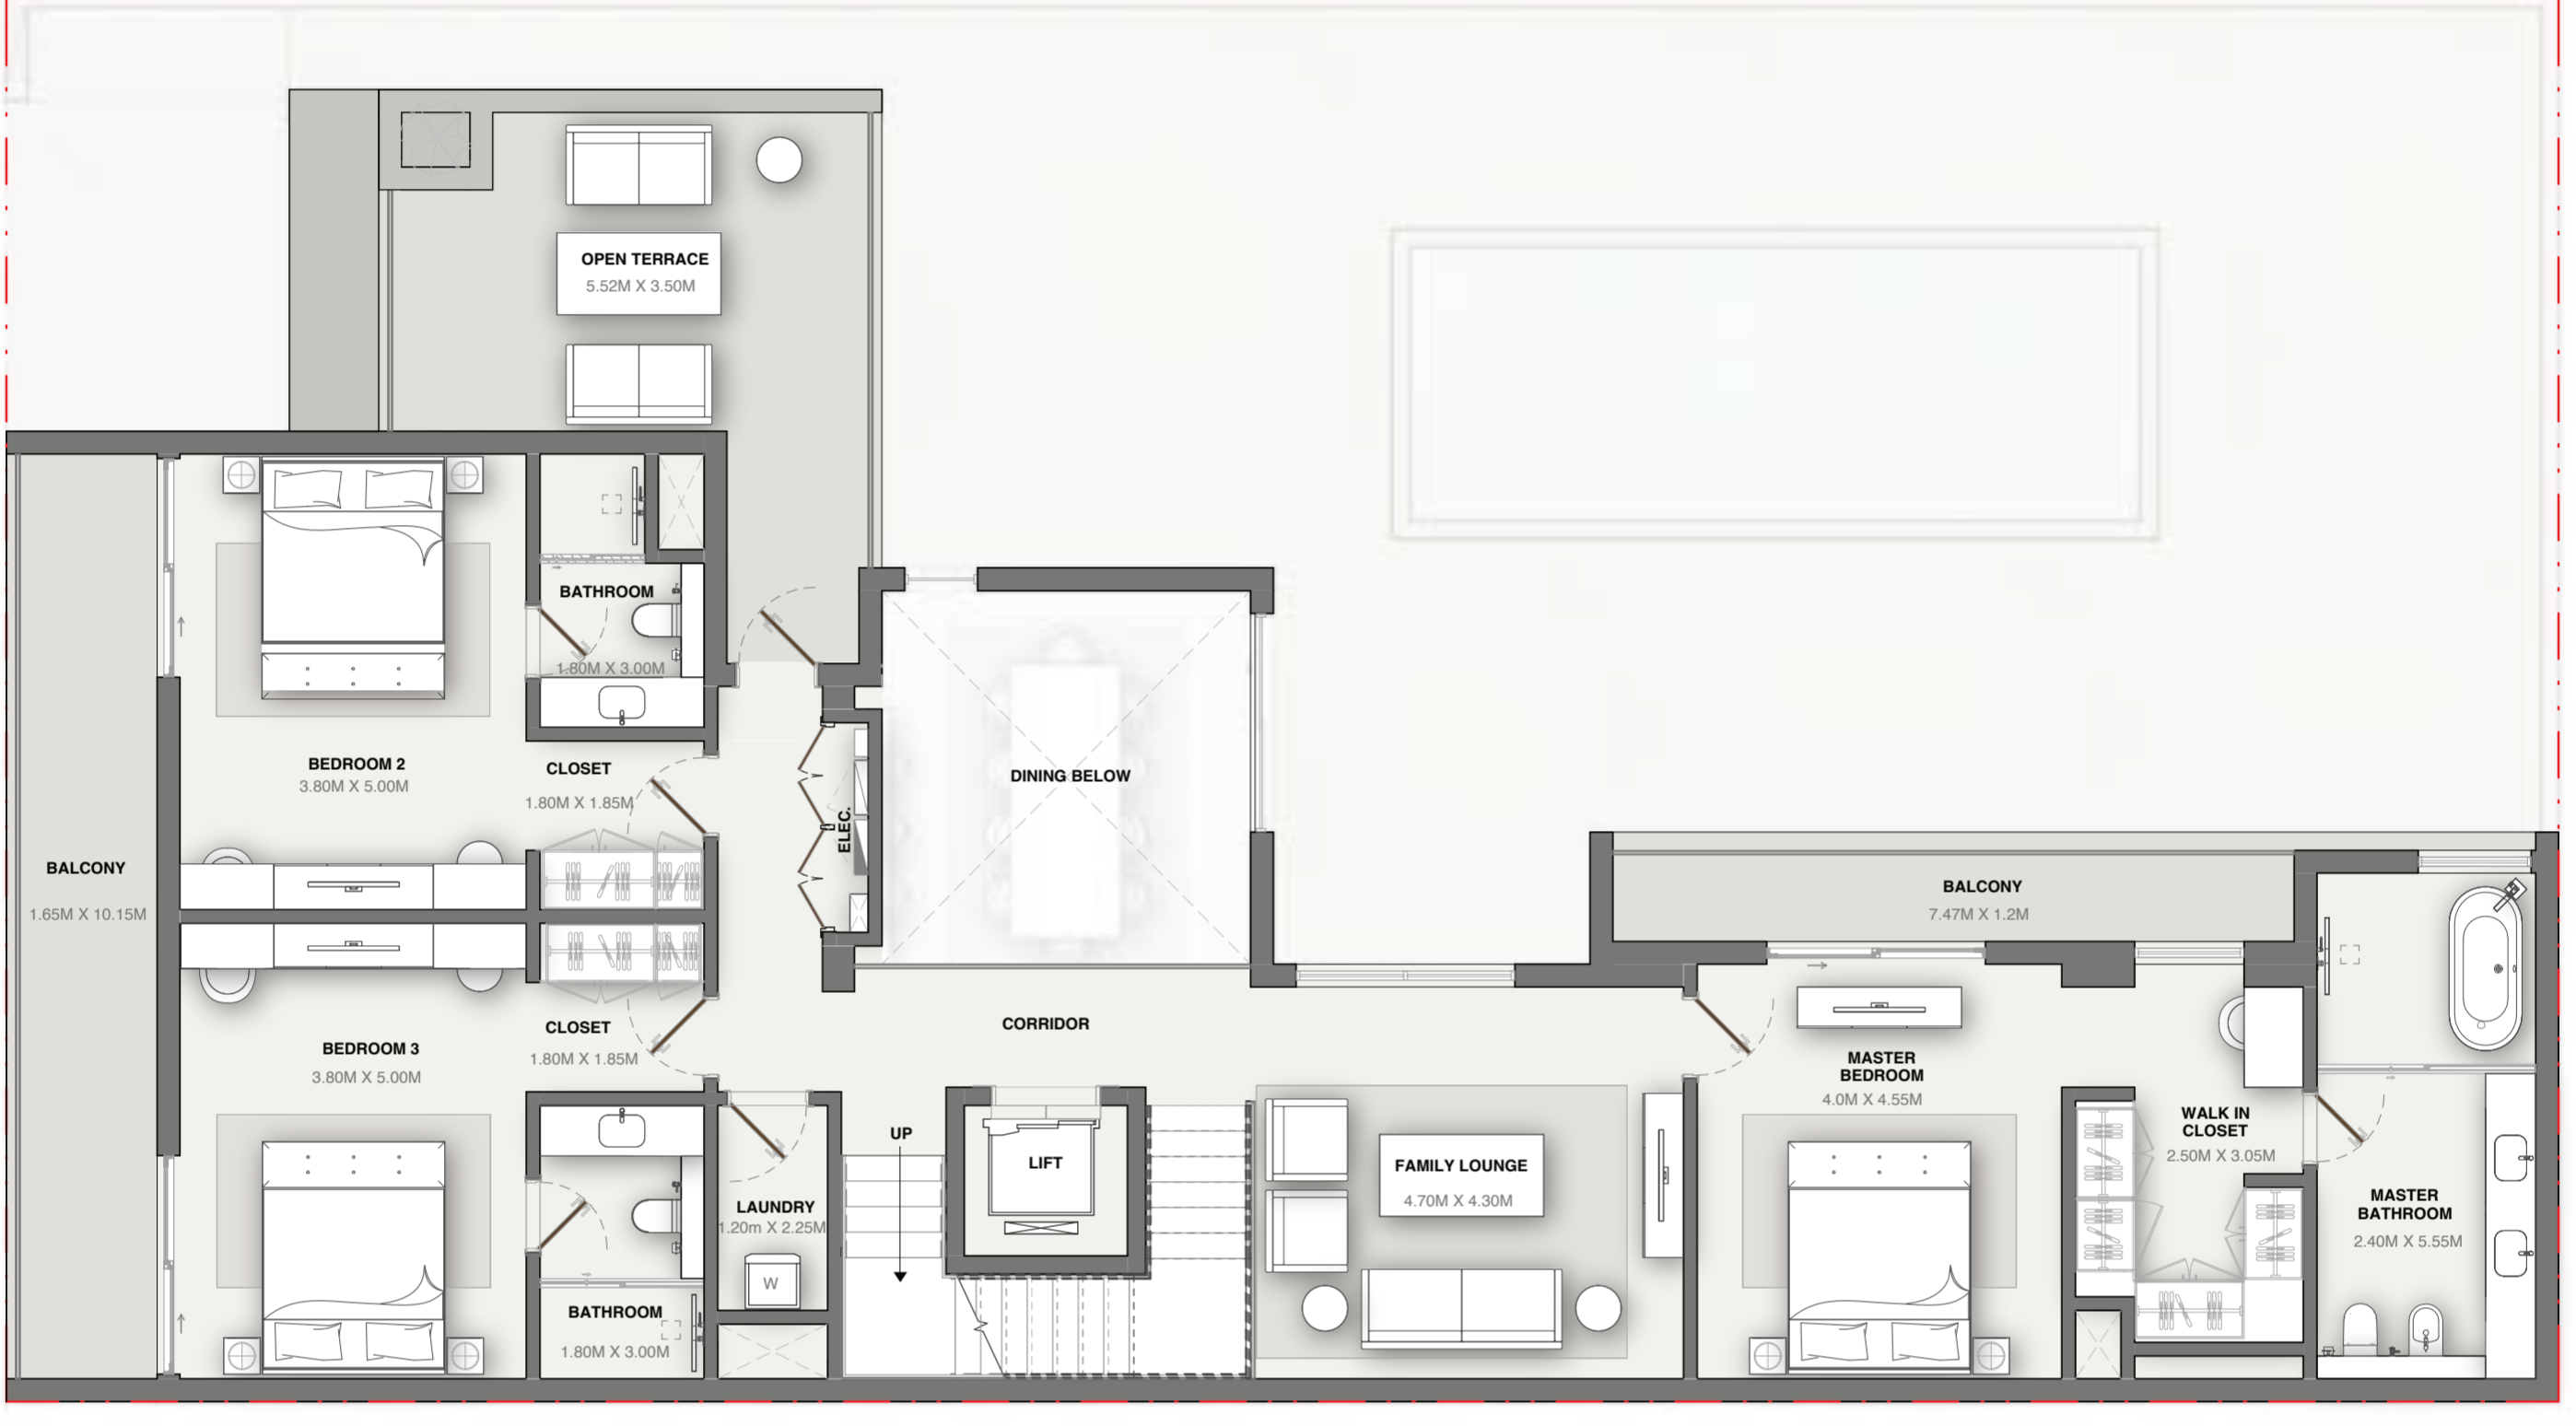

VILLA 5 BEDROOM | TYPE E

Saleable - 6,014.77 sq.ft.  
558.79 sq.m.

GROUND FLOOR

FIRST FLOOR

SECOND FLOOR

ROOF FLOOR

General Disclaimer:

Plot Profile, Garbage room & swimming pool parameters will vary from plot to plot.  
The above as shown in the plans are indicative.