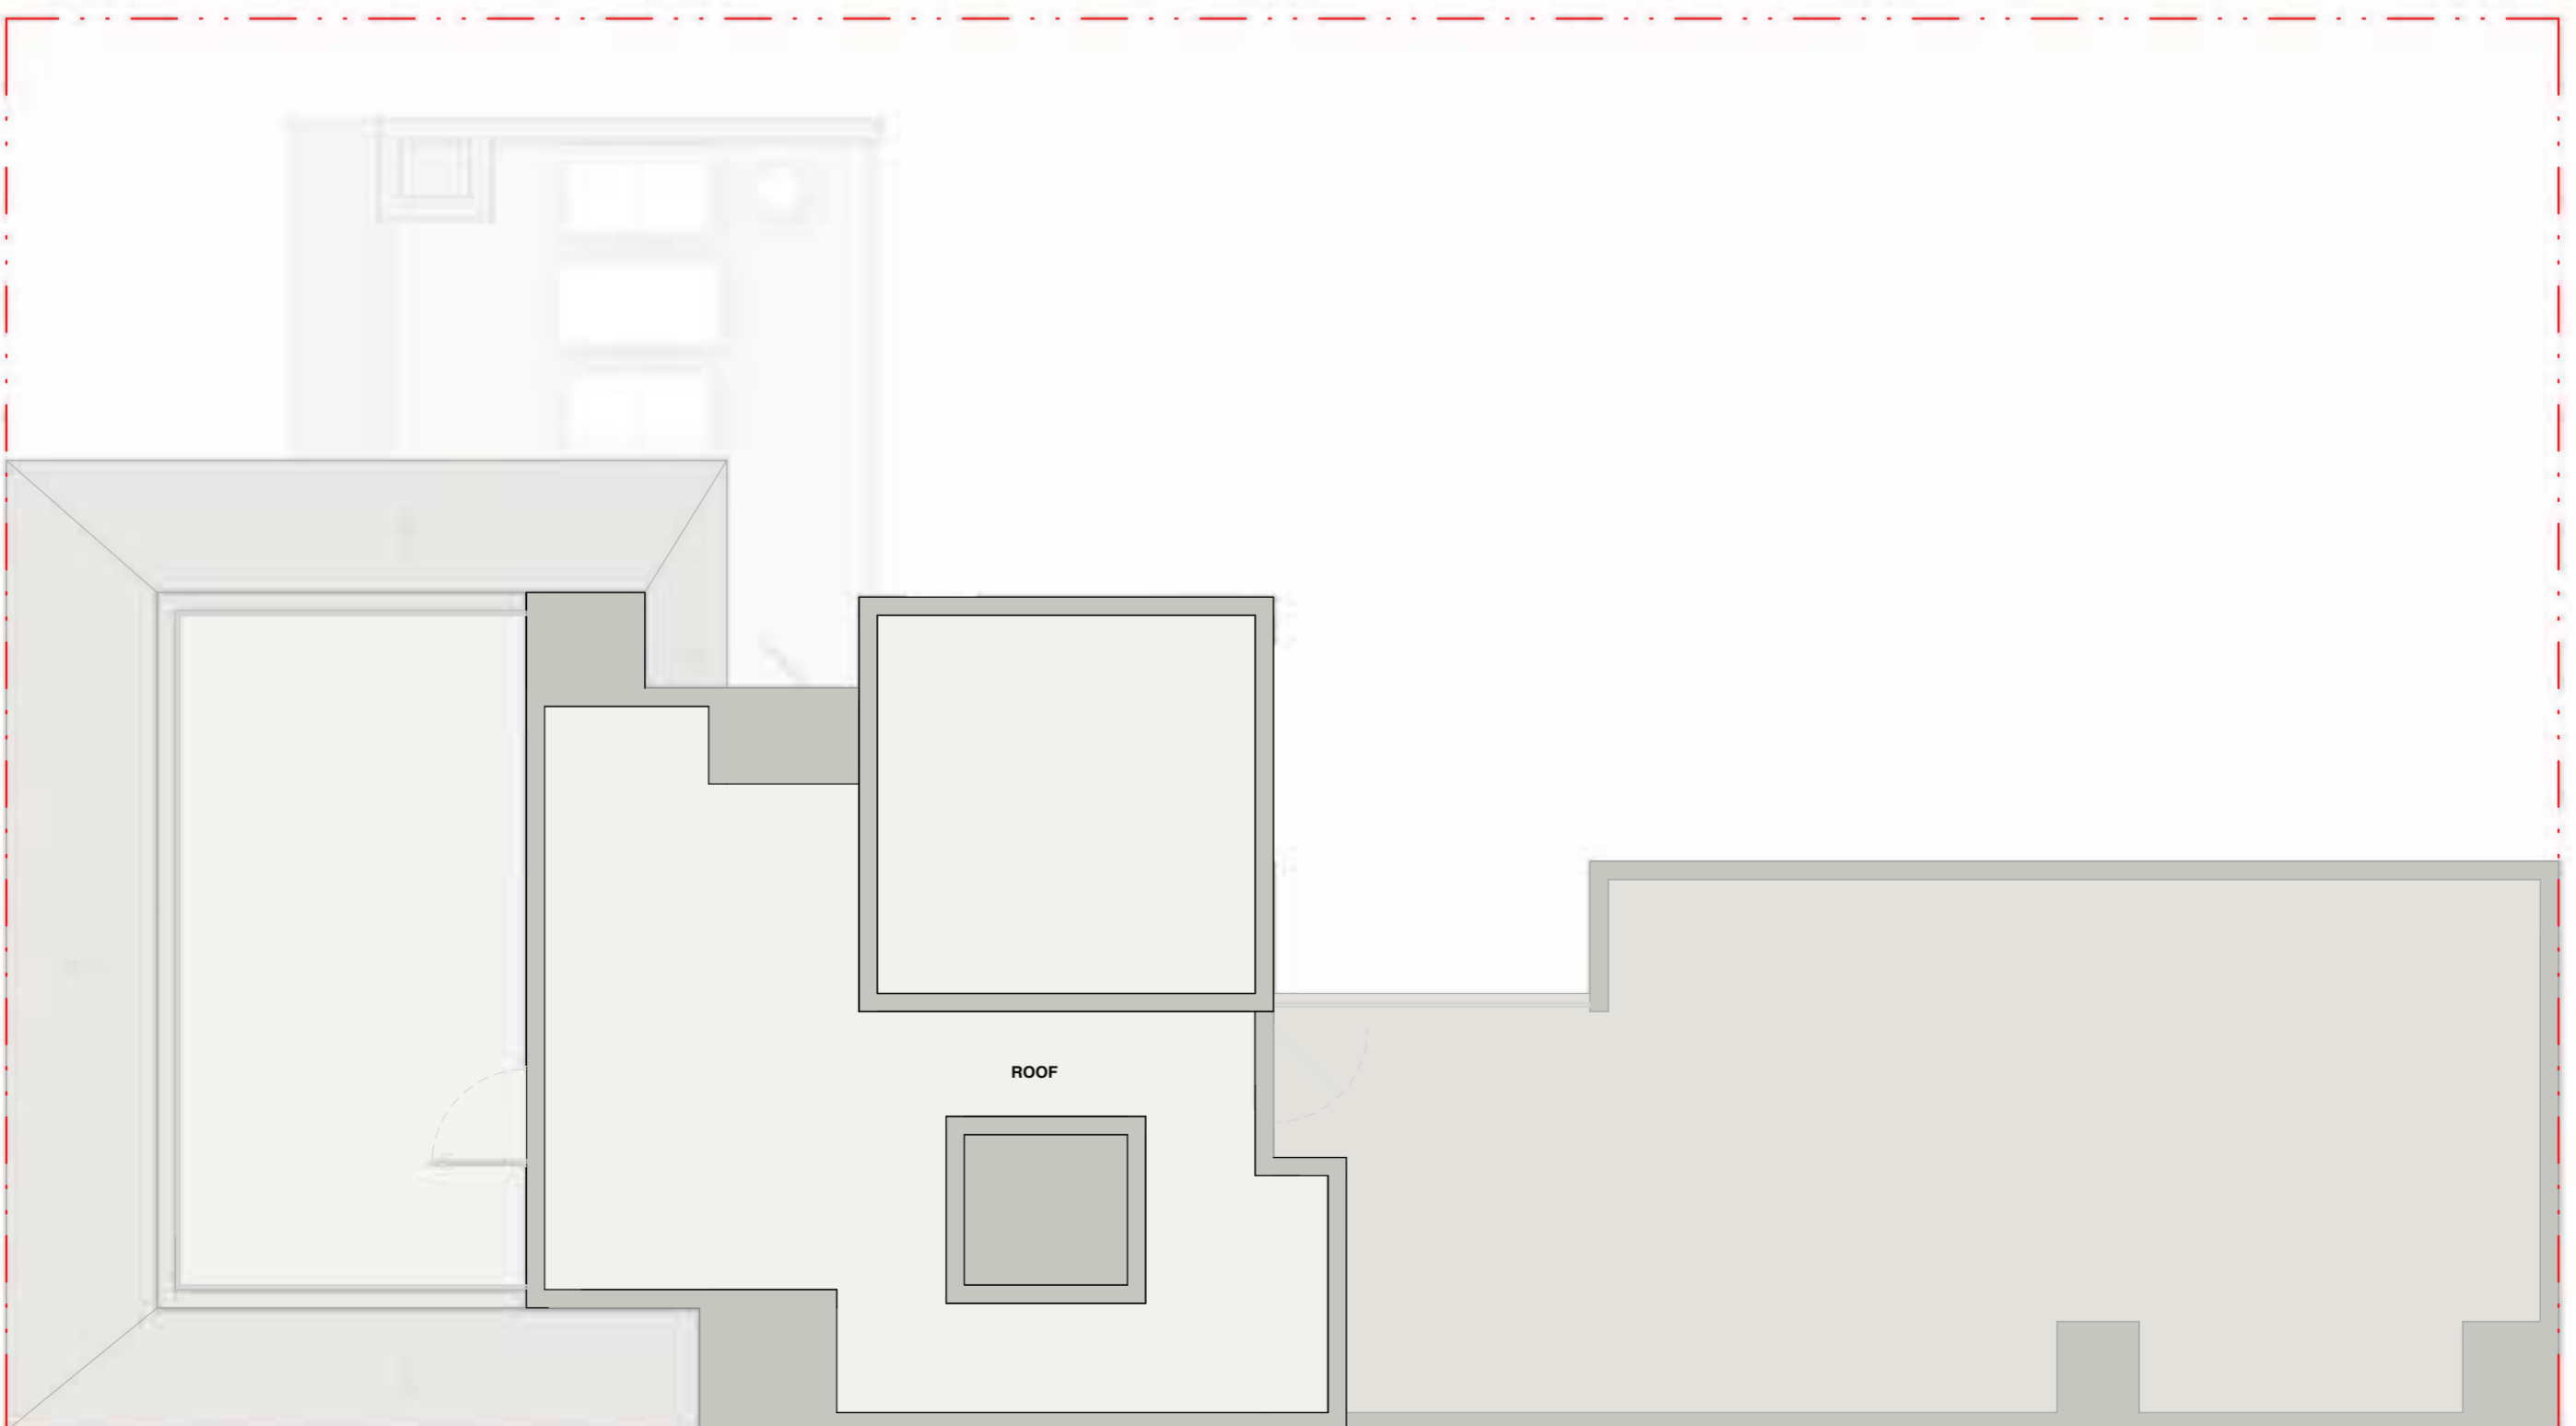

VILLA 5 BEDROOM | TYPE E

Saleable - 6,014.77 sq.ft.  
558.79 sq.m.

GROUND FLOOR

FIRST FLOOR

SECOND FLOOR

ROOF FLOOR

General Disclaimer:

Plot Profile, Garbage room & swimming pool parameters will vary from plot to plot.  
The above as shown in the plans are indicative.